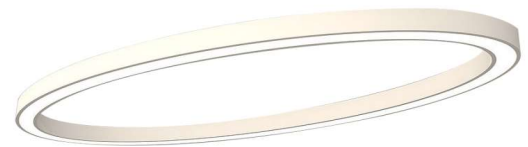

Sovitron Interior Pvt.Ltd.

Model Name

Jetta Ring Oval Surface /DLARJOVDS-50

Description

Architectural Light

Technical description

Image

Dimension

Custom dimension
H=60/90/95mm

Frame

Aluminium

Color Tempertaure

5700K

Power

50W

Total Luminous Flux

4000 lm

Efficacy

80 lm/W

IP rating

50

Color Rendering

≥80

Mounting

Surface

Optics

White Opal Diffuser

Dimming

NON-Dimmable

Operating Voltage

220-240 VAC

Standard Lifetime

L70 minimum at 50,000
burning hours