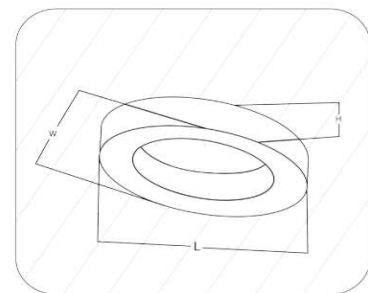

Custom dimension
H=60/90/95mm

Frame

Aluminium

Color Tempertaure

5700K

Power

50W

Total Luminous Flux

L70 minimum at 50,000
burning hours

Dimension diagram

HEIGHT-60/90/95

Custom dimension, coating and installation
available upon request

Remarks:-

Address: Plot #7 Saroorpur-Nangla Industrial Area,Ballabgarh-Sohna Road,Faridabad-121005